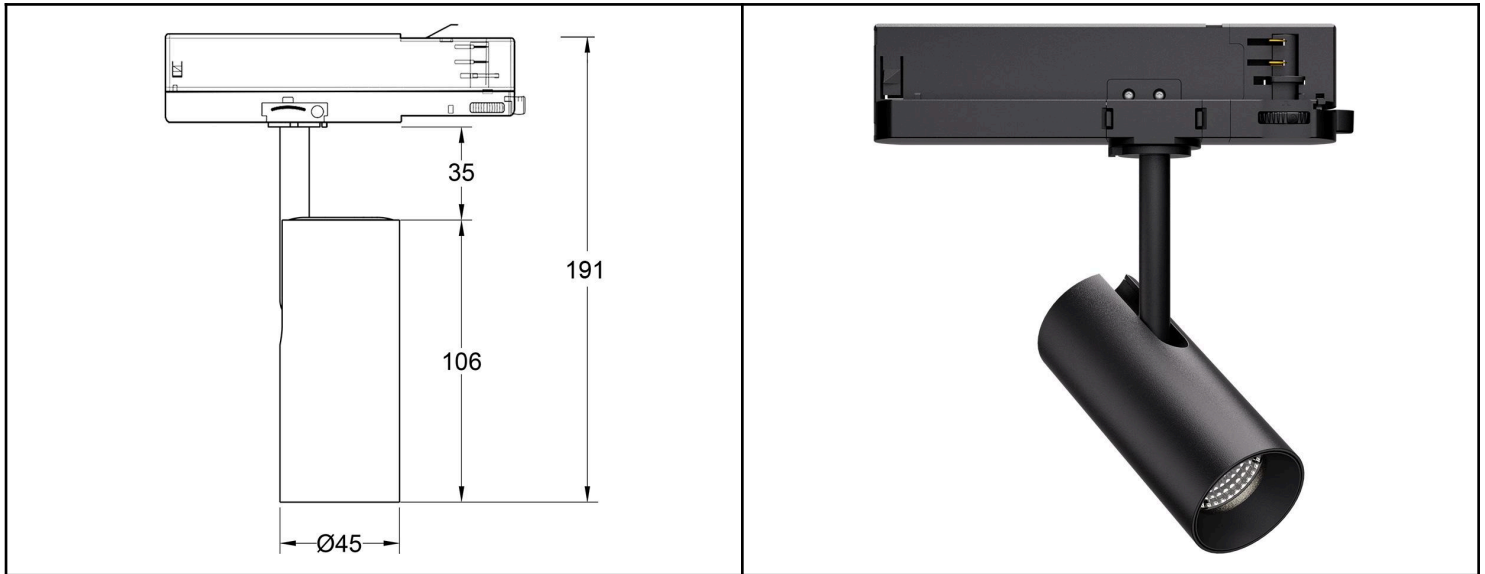

# SPOTLIGHT WITH FIXED LENS

### SPECIFICATION

Luminaire type	spotlight
Body material	aluminum
Finish color	matt black/white
Operating	-20 ~ +40°C
Warranty	5 years
Certificates	CE-EMC, ROHS
Beam angle	15°/24°/36°/60°
Input volt	AC 220-240 V
Power factor	>0.92
Lifespan	50 000 hrs