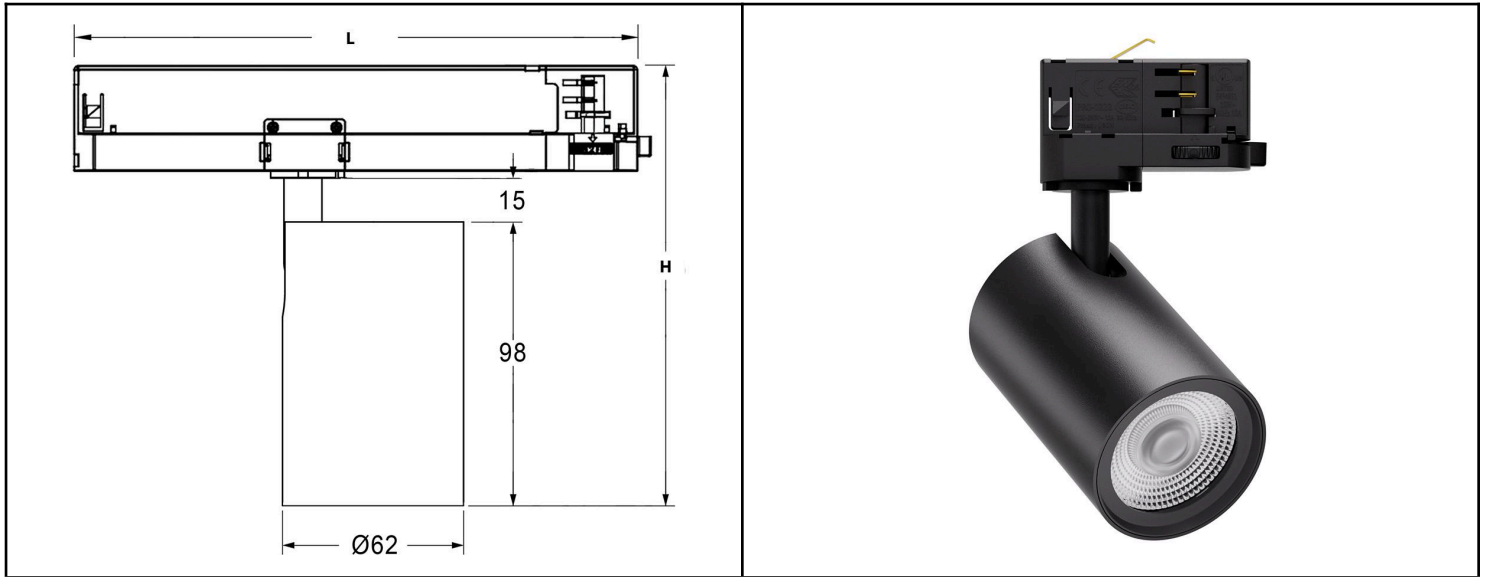

### Product options

Product code	Dimming	Lumen	Color temperature	CRI	Installation	Size, L x H mm	
A2162 ONF	ON/OFF	1000	2700/3000/4000K	97	2/ 3 /4 wires track adapter	L80 x H157	
A2162 TRB	TRIAC Dim						
A2162 DOL	Dimmer on lamp						
A2162 DCT	Dimmer on lamp	800	3000-4000-5700 K CCT switchable 3000K to 2000K	90			
A2162 DTW	TRIAC Dim						
A2162 DAI	DALI, adapter 6 wires or 4 wires	1000	2700/3000/4000K	97	4/6 wires track adapter	L255 x H163	
A2162 INT	NO-Dim	1100				Only 4 Wire Track Adapter	L162 x H159
A2162 TRI	TRIAC Dimmable						L250 x H158
A2162 DOA	1-10V Dimmer on adapter						L186 x H165
A2162 CAB	CASAMBI						L231 x H163
A2162 DAB	DALI					6 wires track adapter	L255 x H163
A2162 RFC	RF 2.4G RC	800	2700~5700K	90	2/3/4 Wire Track Adapter	L204 x H190	
A2162 CAC	CASAMBI						

### SPECIFICATION

Luminaire type	spotlight
Environment	indoor
Body material	aluminum
Finish color	matt black / white
Operating	-20 ~ +40°C
Dimensions	D 62mm H 98 mm
Warranty	5 years
Beam angle	15° / 24° / 36° / 60°
Input volt	AC 220 - 240 V
Power	12W
Power factor	>0.92
Lifespan	50 000 hrs
Certificates	CE-EMC, ROHS