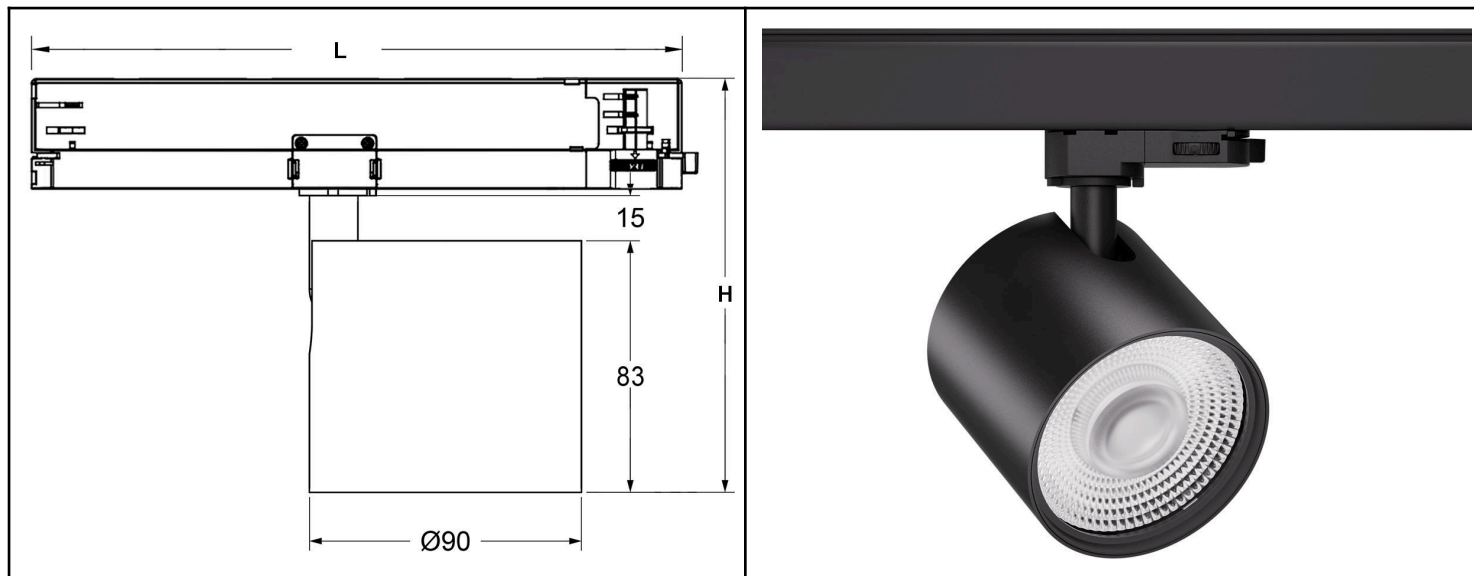

SPOTLIGHT WITH FIXED LENS

KVP-A2190 20 | 25

karjalanvalaistuspalvelu.fi | info@karjalanvalaistuspalvelu.fi | 040 900 6950

Product options

Product code	Dimming	Power	Lumen	Color temperature	CRI	Installation	Size, L x H mm
A2190 ONF	ON/OFF	20	2000	2700/3000/4000K	97	2/ 3 /4 wires track adapter	L90 x H142
A2190 TRB	TRIAC Dim						
A2190 DOL	Dimmer on lamp						
A2190 DCT	Dimmer on lamp			3000-4000-5700 K CCT switchable	90		
A2190 DAI	DALI, adapter 6 wires or 4 wires	25	2500	2700/3000/4000K	97	4/6 wires track adapter	L162 x H145
A2190 INT	NO-Dim					Only 4 Wire Track Adapter	L250 x H143
A2190 TRI	TRIAC Dimmable						L186 x H150
A2190 DOA	1-10V Dimmer on adapter					6 wires track adapter	L255 x H148
A2190 CAB	CASAMBI						
A2190 DAB	DALI						
A2190 RFC	RF 2.4G RC	20	1600	2700~5700K	90	2/3/4 Wire Track Adapter	L220 x H175
A2190 CAC	CASAMBI						

SPECIFICATION

Luminaire type	spotlight
Environment	indoor
Body material	aluminum
Finish color	matt black / white
Operating	-20 ~ +40°C
Dimensions	D 90mm H 83 mm
Warranty	5 years
Beam angle	15° / 24° / 36° / 60°
Input volt	AC 220 - 240 V
Power factor	>0.92
Lifespan	50 000 hrs
Certificates	CE-EMC, ROHS