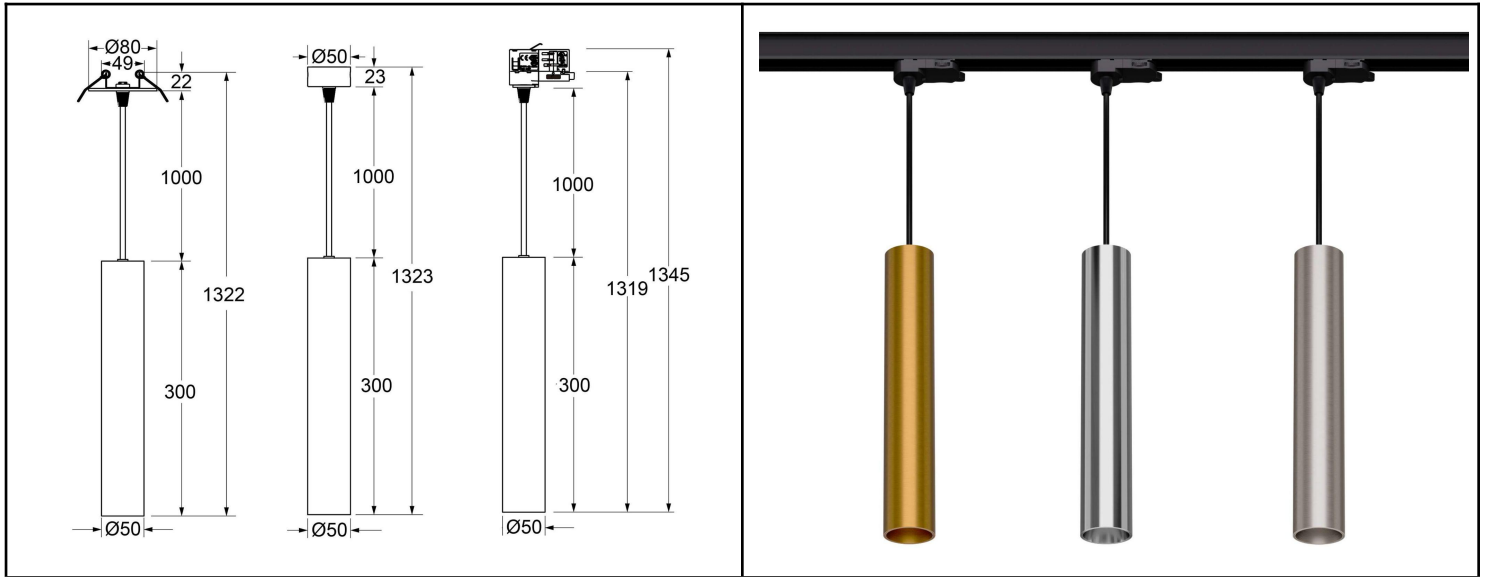

PENDANT SPOTLIGHT

KVP-TL0150

karjalanvalaistuspalvelu.fi | info@karjalanvalaistuspalvelu.fi | 040 900 6950

Product options

Product code	Dimming	Lum	Color temperature	CRI	Installation
TL0150 ONF	ON/OFF	850	2700/3000/3500/4000K	97	2/ 3 /4 wires track adapter surface / recessed
TL0150 TRB	TRIAC Dim	850			
TL0150 DTW		680	3000K to 2000K	90	
TL0150 DOA	1-10V Dimmer on adapter	850	2700/3000/3500/4000K	97	
TL0150 CAB	CASAMBI	850			

Available accessories: honeycomb

PENDANT SPOTLIGHT

KVP-TL0150

karjalanvalaistuspalvelu.fi | info@karjalanvalaistuspalvelu.fi | 040 900 6950

SPECIFICATION

Luminaire type	pendant spotlight
Environment	indoor
Body material	aluminum
Finish color	Matt Black / White Mirror Chrome Brushed Nickel Brushed Bronze
Operating	-20 ~ +40°C
Dimensions	D 50mm H 300 mm
Warranty	5 years
Beam angle	15°/24°/36°/50°
Input volt	AC 220 - 240 V
Power	10W
Power factor	>0.92
Lifespan	50 000 hrs
Certificates	CE-EMC, ROHS